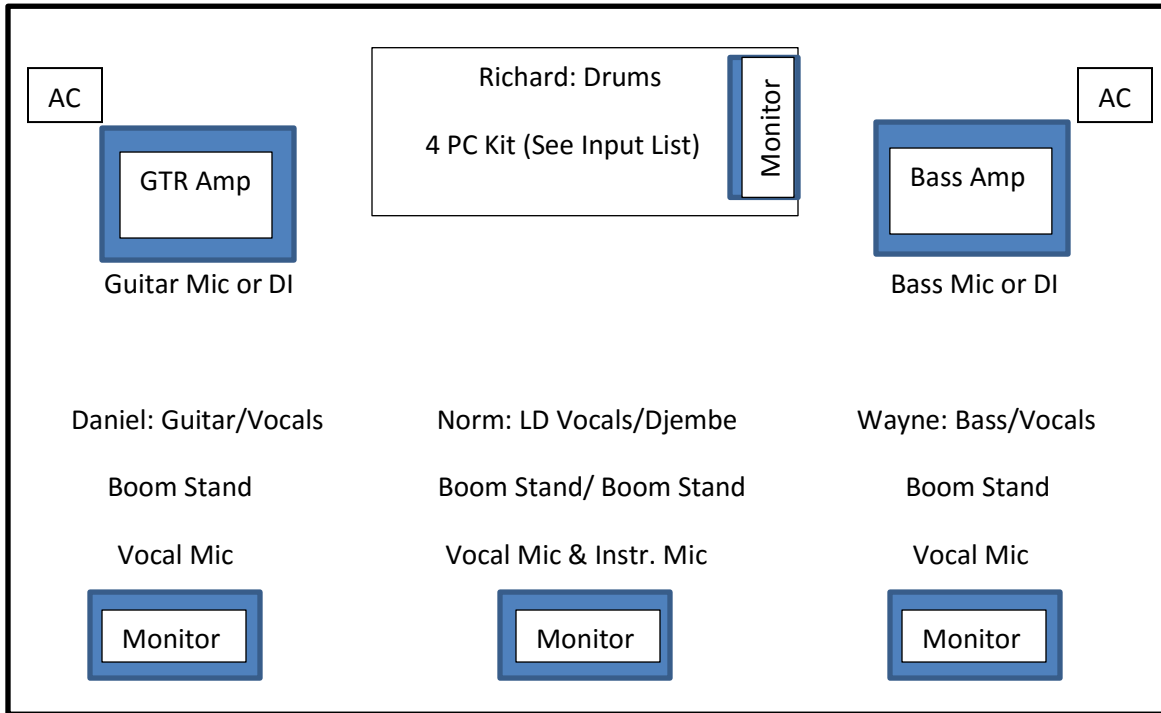

Rhythm Child Stage Plot

Upstage

Downstage

Input List

Input	Description	Mic/DI	Stand Type	Musician
1	Kick	57	Short Boom	Chris
2	Snare	57	Short Boom	"
3	Hi-Hat	Condenser	Straight Stand	"
4	Tom	57	LP Claw	"
5	OH Left	Condenser	Boom	"
6	OH Right	Condenser	Boom	"
7	Djembe	57	Short Boom	Norm
8	Bass Guitar	DI		Wayne
9	Guitar	DI		Daniel
10	Guitar Vocal	58	Boom	Daniel
11	Percussion Vocal	58	Boom	Norm
12	Bass Vocal	58	Boom	Wayne